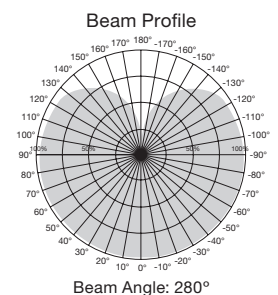

High Lumen A23 & A25 Industrial/Commercial Lamps

Item Number	Lamp Description	W	V	CRI	CCT	Lm	Bm	M.O.L. (Inches)	Life/Hrs.	UPC	Pack/Mstr.
S13100**	25WA23/LED/HID/2700K/120-277V/E26	25	120-277V	80	2700K	3375	280°	6.28	50K	045923131004	24
S13101**	25WA23/LED/HID/4000K/120-277V/E26	25	120-277V	80	4000K	3575	280°	6.28	50K	045923131011	24
S13102**	25WA23/LED/HID/5000K/120-277V/E26	25	120-277V	80	5000K	3625	280°	6.28	50K	045923131028	24
S13103**	25WA23/LED/HID/6500K/120-277V/E26	25	120-277V	80	6500K	3625	280°	6.28	50K	045923131035	24
S13104*	25WA23/LED/HID/2700K/120-277V/EX39	25	120-277V	80	2700K	3375	280°	6.66	50K	045923131042	24
S13105*	25WA23/LED/HID/4000K/120-277V/EX39	25	120-277V	80	4000K	3575	280°	6.66	50K	045923131059	24
S13106*	25WA23/LED/HID/5000K/120-277V/EX39	25	120-277V	80	5000K	3625	280°	6.66	50K	045923131066	24
S13107*	25WA23/LED/HID/6500K/120-277V/EX39	25	120-277V	80	6500K	3625	280°	6.66	50K	045923131073	24
S13108*	35WA25/LED/HID/2700K/120-277V/EX39	35	120-277V	80	2700K	4480	280°	7.25	50K	045923131080	24
S13109*	35WA25/LED/HID/4000K/120-277V/EX39	35	120-277V	80	4000K	4725	280°	7.25	50K	045923131097	24
S13110*	35WA25/LED/HID/5000K/120-277V/EX39	35	120-277V	80	5000K	4830	280°	7.25	50K	045923131103	24
S13111*	35WA25/LED/HID/6500K/120-277V/EX39	35	120-277V	80	6500K	4830	280°	7.25	50K	045923131110	24

*DLC pending, February, 2019. **ENERGY STAR pending, May, 2019.