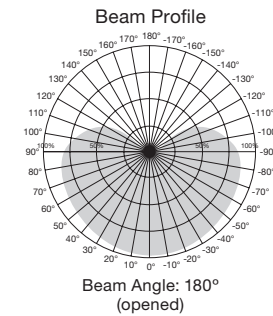

Opened Position
9-1/4"

320° Swivel
when installed

Closed setting
for easy
installation

High Lumen Industrial/Commercial LED Lamps

Item Number	Lamp Description	W	V	Rpl.	Base Type	CCT	Lm	Bm	M.O.L. (Inches)	Life/Hrs.	UPC	Pack
S8931*	80W/LED/HID/SB/3K/E39/100-277V	80	100-277	250W	E39	3000K	10000	180°	8 11/16	50K	045923089312	4
S8932*	80W/LED/HID/SB/5K/E39/100-277V	80	100-277	250W	E39	5000K	10000	180°	8 11/16	50K	045923089329	4
S8937*	110W/LED/HID/SB/3K/E39/100-277V	110	100-277	400W	E39	3000K	14000	180°	11 1/8	50K	045923089374	4
S8938*	110W/LED/HID/SB/5K/E39/100-277V	110	100-277	400W	E39	5000K	14000	180°	11 1/8	50K	045923089381	4