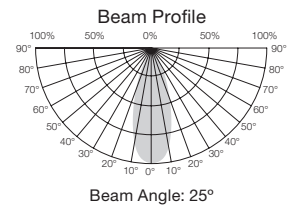

** See warranty for details.

LED PAR LAMPS

Hi-Pro LED PAR30 lamps

High lumen, PAR lamps for industrial and commercial applications

- Replaces Halogen and ceramic metal Halide lamps
- Saves over 80% on energy costs
- Direct wire range voltage 100-277V
- High efficiency—100LPW
- 3000 and 4000K options
- Base up, base down or horizontal operation
- Long life—50,000 hours
- ENERGY STAR certified*
- 5 Year limited warranty