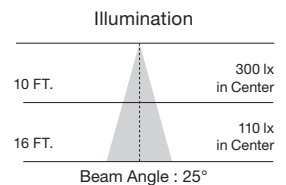

Hi-Pro LED PAR38 lamps

High lumen, PAR lamps for industrial and commercial applications

- Replaces Halogen and ceramic metal Halide lamps
- Saves over 80% on energy costs
- Direct wire range voltage 100-277V
- High efficiency—over 100LPW
- 3000 and 4000K options
- Base up, base down or horizontal operation
- Long life—50,000 hours
- ENERGY STAR certified*
- 5 Year limited warranty