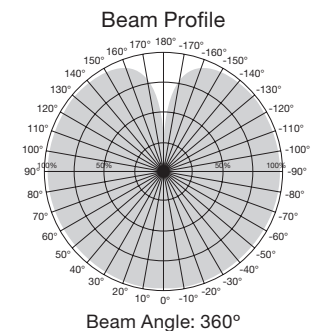

S28939

S28946

S28975

60W Replaces 250W
100W Replaces 400W
150W Replaces 600W

Linkable
60Wx10 pcs. max
100Wx6 pcs. max
150Wx4 pcs. max
600W max

High Lumen Industrial/Commercial LED Lamps

Item Number	Lamp Description	Replaces	W	V	CRI	CCT	Lm	Bm	M.O.L. (Inches)	Life/Hrs.	UPC	Pack
S28939*	60W/LED/HID/TEMP/5K/RC/120V	250W	60	120	85	5000K	6000	360°	10 1/16	50K	045923289392	4
S28946*	100W/LED/HID/TEMP/5K/RC/120V	400W	100	120	85	5000K	10000	360°	12	50K	045923289460	4
S28975*	150W/LED/HID/TEMP/5K/RC/120V	600W	150	120	85	5000K	15000	360°	13 3/8	50K	045923289750	4