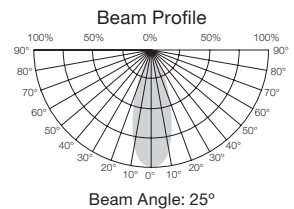

Hi-Pro LED PAR38 lamps

High lumen, PAR lamps for industrial and commercial applications

- Replaces Halogen and ceramic metal Halide lamps
- Saves over 80% on energy costs
- Direct wire range voltage 100-277V
- High efficiency—over 100LPW
- 3000 and 4000K options
- Base up, base down or horizontal operation
- Long life—50,000 hours
- ENERGY STAR certified*
- 5 Year limited warranty