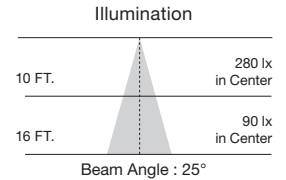

** See warranty for details.

LED PAR LAMPS

Hi-Pro LED PAR30 lamps

High lumen, PAR lamps for industrial and commercial applications

- Replaces Halogen and ceramic metal Halide lamps
- Saves over 80% on energy costs
- Direct wire range voltage 100-277V
- High efficiency—100LPW
- 3000 and 4000K options
- Base up, base down or horizontal operation
- Long life—50,000 hours
- ENERGY STAR certified*
- 5 Year limited warranty