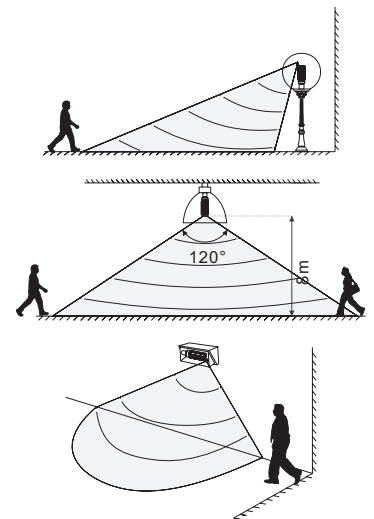

Hi-Pro LED 12-24V low voltage lamps

Low voltage, high lumen, omni-directional lamps for industrial and commercial applications

- Replaces HID, CFL, and Incandescent
- Direct wire range voltage 100-277V
- Built-in surge protection 80-120W
- Approved for totally enclosed fixtures**
- IP65 rated
- 3000K, 5000K
- DLC listed*
- Long life—50,000 hours
- 5 Year limited warranty

S9753

S9754

S9755

High Lumen Industrial/Commercial LED Lamps - 12-24V

Item Number	Lamp Description	Replaces INC/HID	W	V	Base Type	CCT	Lm	M.O.L. (Inches)	Life/ Hrs.	UPC	Pack
S9753	10W/LED/HID/5000K/12V-24V E26	90/30	10	12-24	E26	5000K	1200	5 13/16	50K	045923097539	48
S9754	14W/LED/HID/5000K/12V-24V E26	150/50	14	12-24	E26	5000K	1680	6 3/16	50K	045923097546	48
S9755	18W/LED/HID/5000K/12V-24V E26	200/70	18	12-24	E26	5000K	2160	7	50K	045923097553	48

** For minimum compartment size of enclosed fixture visit www.satco.com. Lamp life may vary depending on application and use. See warranty for details.

Hi-Pro LED lamps with motion sensor

High lumen, omni-directional lamps with adjustable motion sensor for industrial and commercial applications

- Replaces HID, CFL, and Incandescent
- Direct wire range voltage 100-277V
- Approved for totally enclosed fixtures**
- 3000K, 5000K
- 5 Year limited warranty

Adjustable motion sensor

Adjustable Motion Sensor
Adjust the position and angle of the motion sensor according to the fixtures.

High Lumen Industrial/Commercial LED Lamps with Motion Sensors

Item Number	Lamp Description	Replaces Inc/CFL/HID	W	V	Base Type	CCT	Lm	M.O.L. (Inches)	Life/ Hrs.	UPC	Pk/ Mstr.
S8988	63W/LED/HID/3K/MS/100-277V	300/85/250	63	100-277	E39	3000K	7875	10 7/8	50K	045923089886	12
S8989	63W/LED/HID/5K/MS/100-277V	300/85/250	63	100-277	E39	5000K	7875	10 7/8	50K	045923089893	12

** For minimum compartment size of enclosed fixture visit www.satco.com. Lamp life may vary depending on application and use.