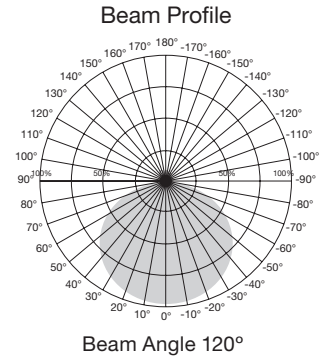

PATENT PENDING

LED HIGH BAY/LOW BAY & POST TOP LAMPS

Hi-Pro LED high bay/low bay "power flood" lamps

High lumen, LED lamps for industrial and commercial applications

- Replaces HID, CFL, and Incandescent
- 120° beam angle
- Long neck option fits more fixtures
- Direct wire range voltage 120-277V
- Light weight
- Advanced passive heat dissipation
- DLC listed*
- Long life—50,000 hours
- 5 Year limited warranty