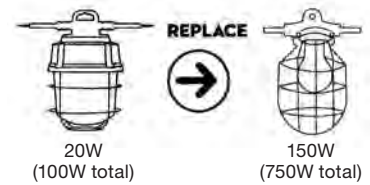

Hi-Pro LED temporary string light series

High lumen, omni-directional string lights for industrial and commercial applications

- For use in any commercial work area
- 5 lamps per string
- 20W / 2000 lumens per lamp (100W)
- 10' between lamps (50' per string)
- Replaces HID, CFL, and Incandescent
- 360° Omni-directional light
- Direct wire 120V
- Wet location
- IP65 - Water and dust proof
- Long life—50,000 hours
- 3 Year limited warranty