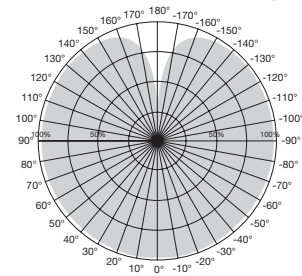

Beam Profile - Each Lamp