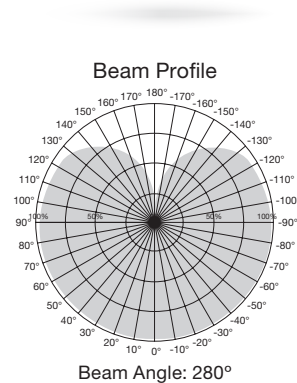

High Lumen A21 Industrial/Commercial LED Lamps

Item Number	Lamp Description	W	V	CRI	CCT	Lm	Bm	M.O.L. (Inches)	Life/Hrs.	UPC	Pack/Master
Dimmable											
S8735*	20WA21/LED/HID/2700K/120V/DIM/E26	20	120	80+	2700K	2350	280°	5	25K	045923087356	24/6
S8778*	20WA21/LED/HID/4000K/120V/DIM/E26	20	120	80+	4000K	2747	280°	5	25K	045923087783	24/6
S8736*	20WA21/LED/HID/5000K/120V/DIM/E26	20	120	80+	5000K	2860	280°	5	25K	045923087363	24/6
Non-Dimmable											
S8737*	20WA21/LED/HID/2700K/120-277V/E26	20	120-277	80+	2700K	2450	280°	5	25K	045923087370	24/6
S8779*	20WA21/LED/HID/4000K/120-277V/E26	20	120-277	80+	4000K	2828	280°	5	25K	045923087790	24/6
S8738*	20WA21/LED/HID/5000K/120-277V/E26	20	120-277	80+	5000K	2910	280°	5	25K	045923087387	24/6
Accessories											
92-410	Mog to Med Socket Reducer									045923924064	
80-929	Hard Wire Surge Protector									045923809293	